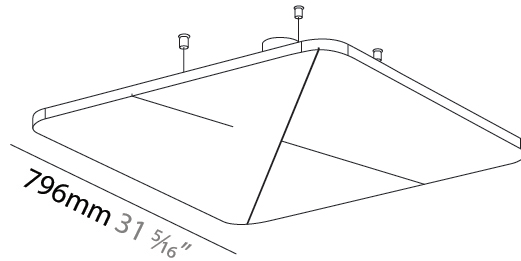

GENERAL

Series: Quantum Acoustic Light Panel
Brand: Prolicht
Division: Architectural
Mounting Type: Suspension
Mounting Location: Ceiling
Subcategory: Acoustic

PHYSICAL

Shape: Round
Length (mm): 796
Length (in): 31 5/16
Width (mm): 796
Width (in): 31 5/16
Height (mm): 54
Height (in): 2 1/8

Light Distribution: Indirect

Fixture Finish: [SSR / BKV / CWI / CRY / HAB / UFT / ITA / RUA / FTG / MYG / LOD / PUS / FRO / FUP / KIA / POP / BLS / SPG / MEY / GOH / GUM / CHC / COM / ABZ / JAG / OBR / MOS / ROR](#)

Accent Finish: [ANC / ASH / BNA / BTC / BZE / CEL / EGG / EVG / FOG / FOS / FST / FUA / IRI / IRO / KHA / LIC / LIM / MER / MSN / MUS / ONX / PEA / PLU / POL / PPY / RAY / ROY / RST / STE / SWD / TAN / TAU](#)

Fixture Material: Aluminum

Cable Details: 2 000mm / 78 3/4" or 6 000mm / 236 1/4" Transparent Cable

ELECTRICAL

Lamp Type: LED (Zhaga Standard)
Input Wattage (W): 12.7
Total Output Wattage (W): 11.8
Dimming: Non-Dimmable
Driver Included: Yes
Driver Location: Integrated
Driver Type: Constant Current - Universal
Driver Class: Class 2
Input Voltage (V): 120 - 277

LED

Color Temperature (°K): 2700 / 3000 / 3500 / 4000
Max. Delivered Lumen (lm): 935 / 945 / 973 / 1001
Nominal Lumen (lm): 1140 / 1152 / 1187 / 1221
CRI: >90
Lamp Life (hrs): 50000

OPTICAL

RATINGS AND CERTIFICATIONS

Certified By: CSA Certified to UL and CSA Standards
IP rating: IP20