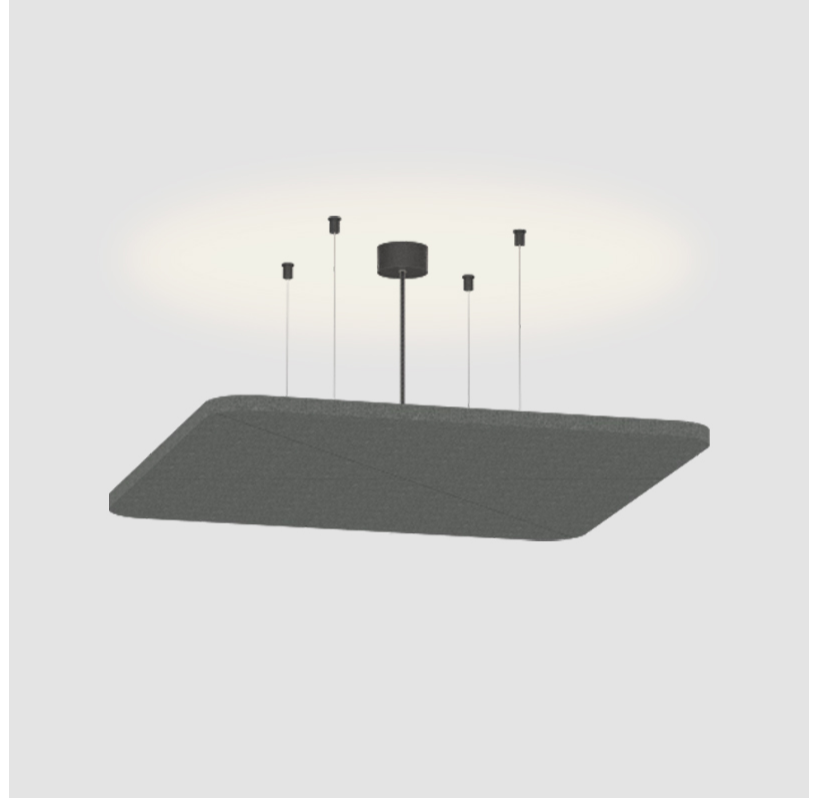

GENERAL

Series: Quantum Acoustic Light Panel
Brand: Prolicht
Division: Architectural
Mounting Type: Suspension
Mounting Location: Ceiling
Subcategory: Acoustic

PHYSICAL

Shape: Round
Length (mm): 796
Length (in): 31 5/16
Width (mm): 796
Width (in): 31 5/16
Height (mm): 54
Height (in): 2 1/8

Light Distribution: Indirect

Fixture Finish: [SSR / BKV / CWI / CRY / HAB / UFT / ITA / RUA / FTG / MYG / LOD / PUS / FRO / FUP / KIA / POP / BLS / SPG / MEY / GOH / GUM / CHC / COM / ABZ / JAG / OBR / MOS / ROR](#)

Accent Finish: [ANC / ASH / BNA / BTC / BZE / CEL / EGG / EVG / FOG / FOS / FST / FUA / IRI / IRO / KHA / LIC / LIM / MER / MSN / MUS / ONX / PEA / PLU / POL / PPY / RAY / ROY / RST / STE / SWD / TAN / TAU](#)

Fixture Material: Aluminum

Cable Details: 2 000mm / 78 3/4" or 6 000mm / 236 1/4" Transparent Cable

ELECTRICAL

Lamp Type: LED (Zhaga Standard)
Input Wattage (W): 12.7
Total Output Wattage (W): 11.8
Dimming: Non-Dimmable
Driver Included: Yes
Driver Location: Integrated
Driver Type: Constant Current - Universal
Driver Class: Class 2
Input Voltage (V): 120 - 277

LED

Color Temperature (°K): 2700 / 3000 / 3500 / 4000
Max. Delivered Lumen (lm): 935 / 945 / 973 / 1001
Nominal Lumen (lm): 1140 / 1152 / 1187 / 1221
CRI: >90
Lamp Life (hrs): 50000

OPTICAL

RATINGS AND CERTIFICATIONS

Certified By: CSA Certified to UL and CSA Standards
IP rating: IP20